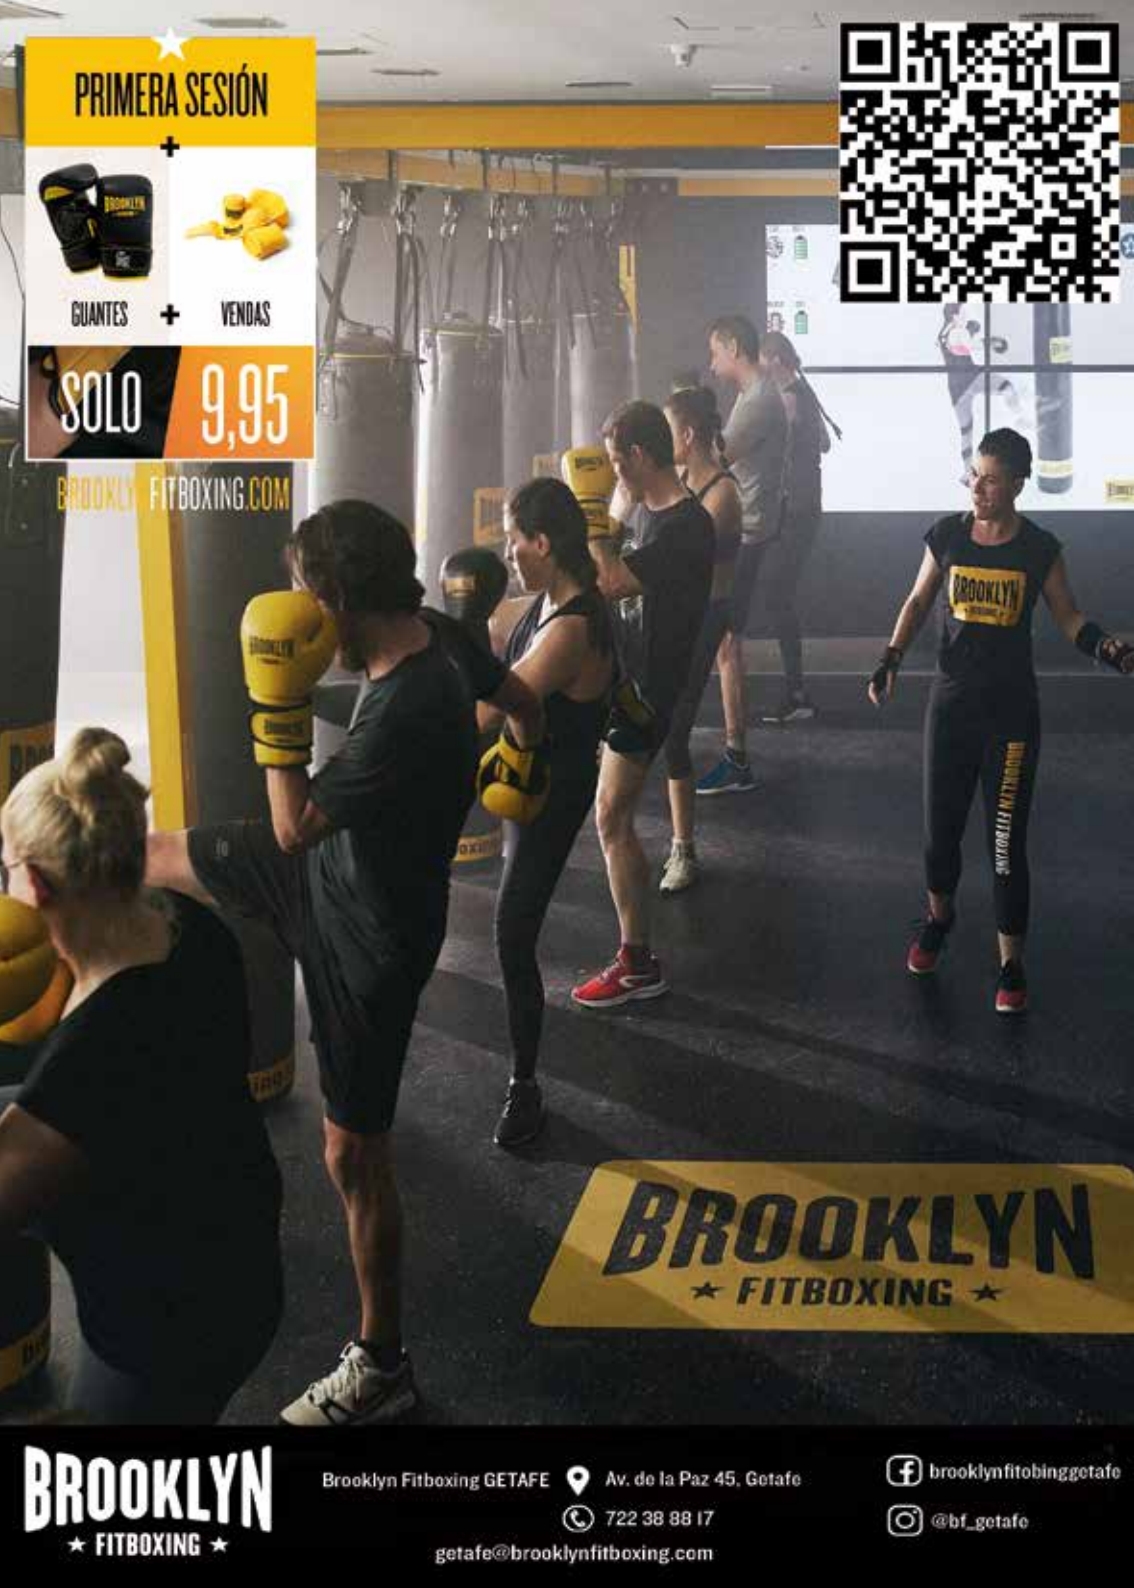

SOLO

9,95

BROOKLYN FITBOXING.COM

BROOKLYN
★ FITBOXING ★

BROOKLYN
★ FITBOXING ★

Brooklyn Fitboxing GETAFE  Av. de la Paz 45, Getafe

 722 38 88 17

getafe@brooklynfitboxing.com